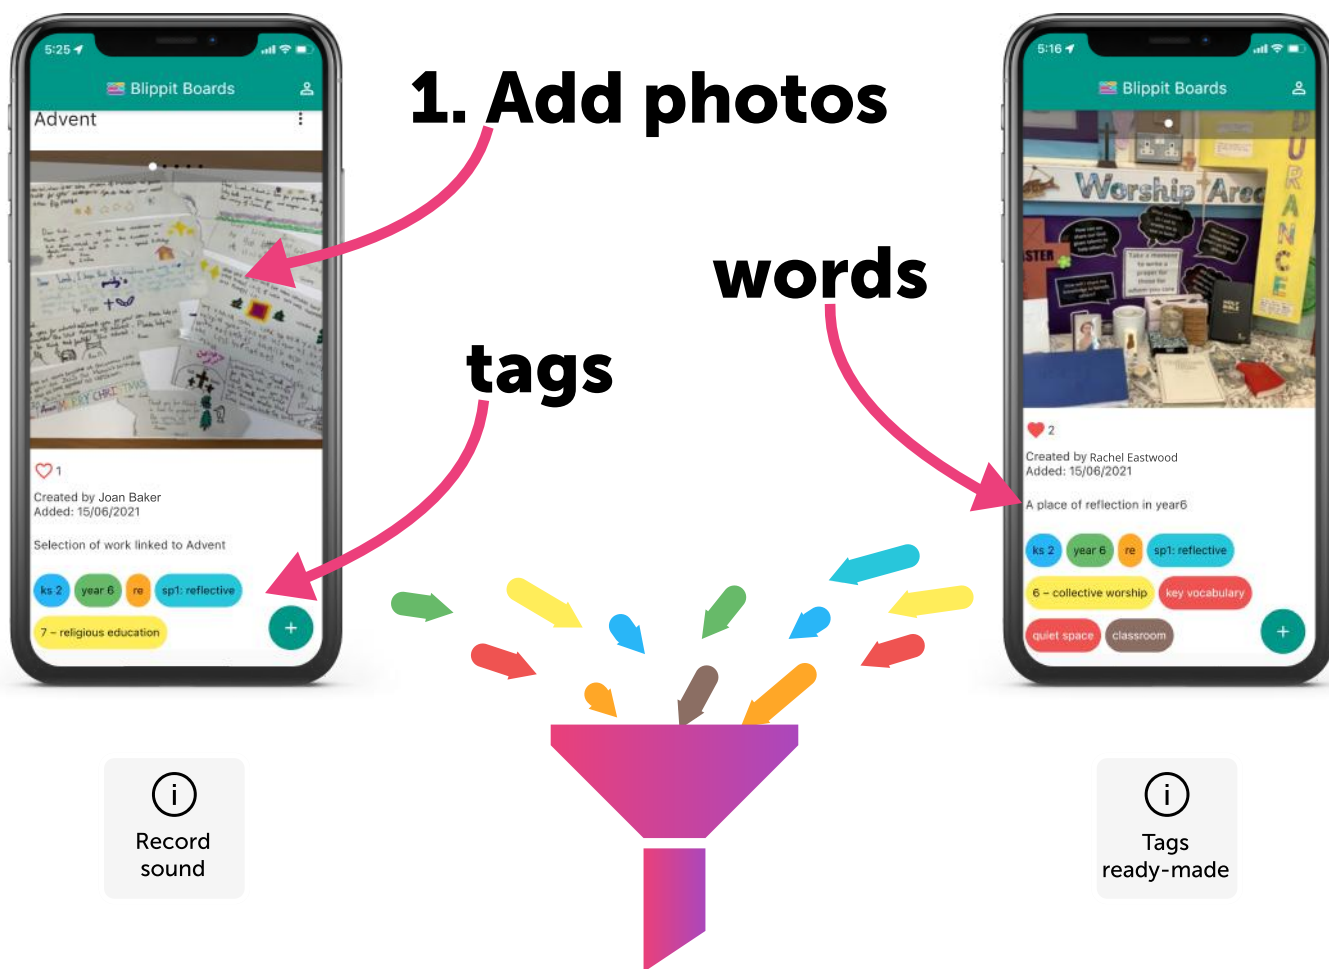

Streamlined monitoring for subject & SIAMS leads

2. Explore the dashboard

Instant valuable insights

Easy to interpret

Register school free for 40 days

Visit blippitboards.com

20 min Zoom call demo available