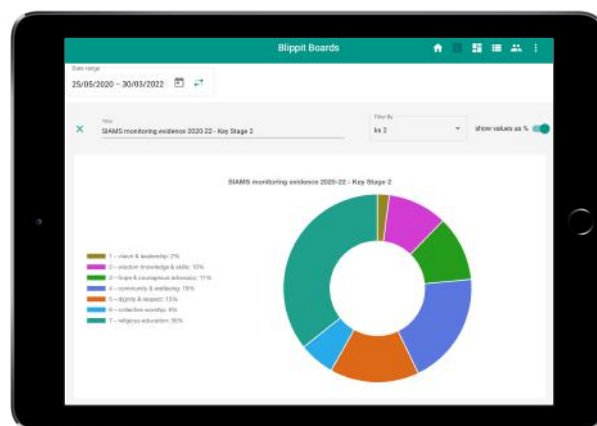

Streamlined monitoring for subject & SIAMS leads

2. Explore the dashboard

Instant valuable insights

Easy to interpret

Register school free for 40 days

Visit blippitboards.com

20 min Zoom call demo available