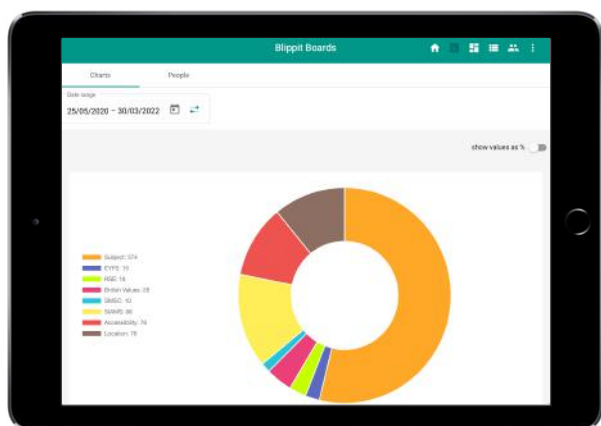

Streamlined monitoring for subject & SIAMS leads

2. Explore the dashboard

Instant valuable insights

Easy to interpret

Register school free for 40 days

Visit blippitboards.com

20 min Zoom call demo available